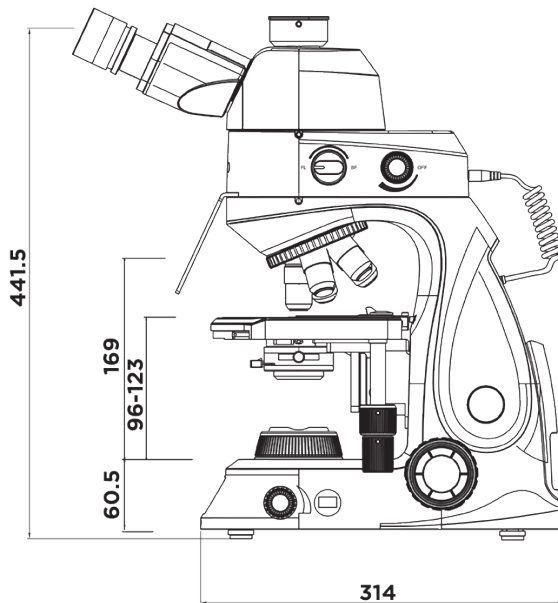

# EXC-360 Routine Clinical Microscope

## Dimensional Drawings

Units: mm

Copyright © 2024 ACCU-SCOPE Inc. All rights reserved.

v082724