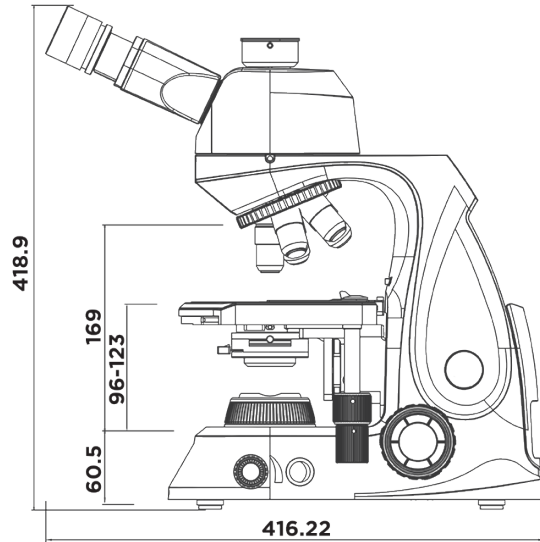

# EXC-360 Routine Clinical Microscope

## Dimensional Drawings

Units: mm

Copyright © 2024 ACCU-SCOPE Inc. All rights reserved.

v082724