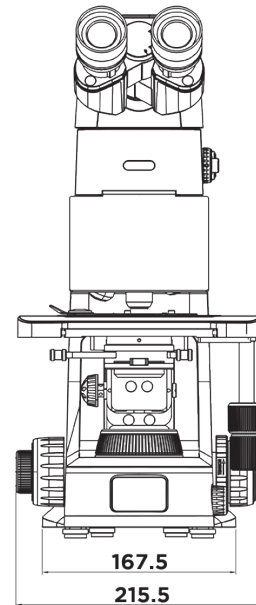

# EXC-360 Routine Clinical Microscope

## Dimensional Drawings

Units: mm

Copyright © 2024 ACCU-SCOPE Inc. All rights reserved.

v082724