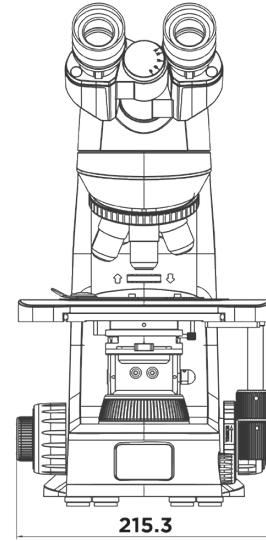

# EXC-360 Routine Clinical Microscope

## Dimensional Drawings

Units: mm

Copyright © 2024 ACCU-SCOPE Inc. All rights reserved.

v082724